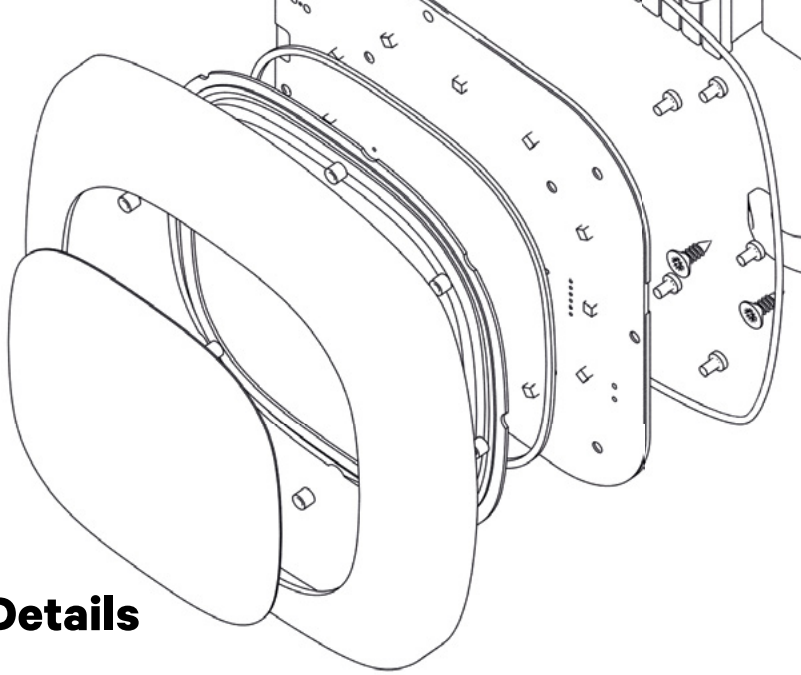

Indoors and Outdoors

Pulsar Plus is Type 4 rated for dust and water resistance, making it suitable for indoor or outdoor installation.

Product Details

GENERAL SPECIFICATIONS

Charging mode:	AC Level 2
Connector type:	Type 1 (SAE J1772)
Dimensions (without cable):	7.8"x7.9"x3.9"
Colour:	Matte Black
Weight:	4.4 lbs
Cable length:	25ft